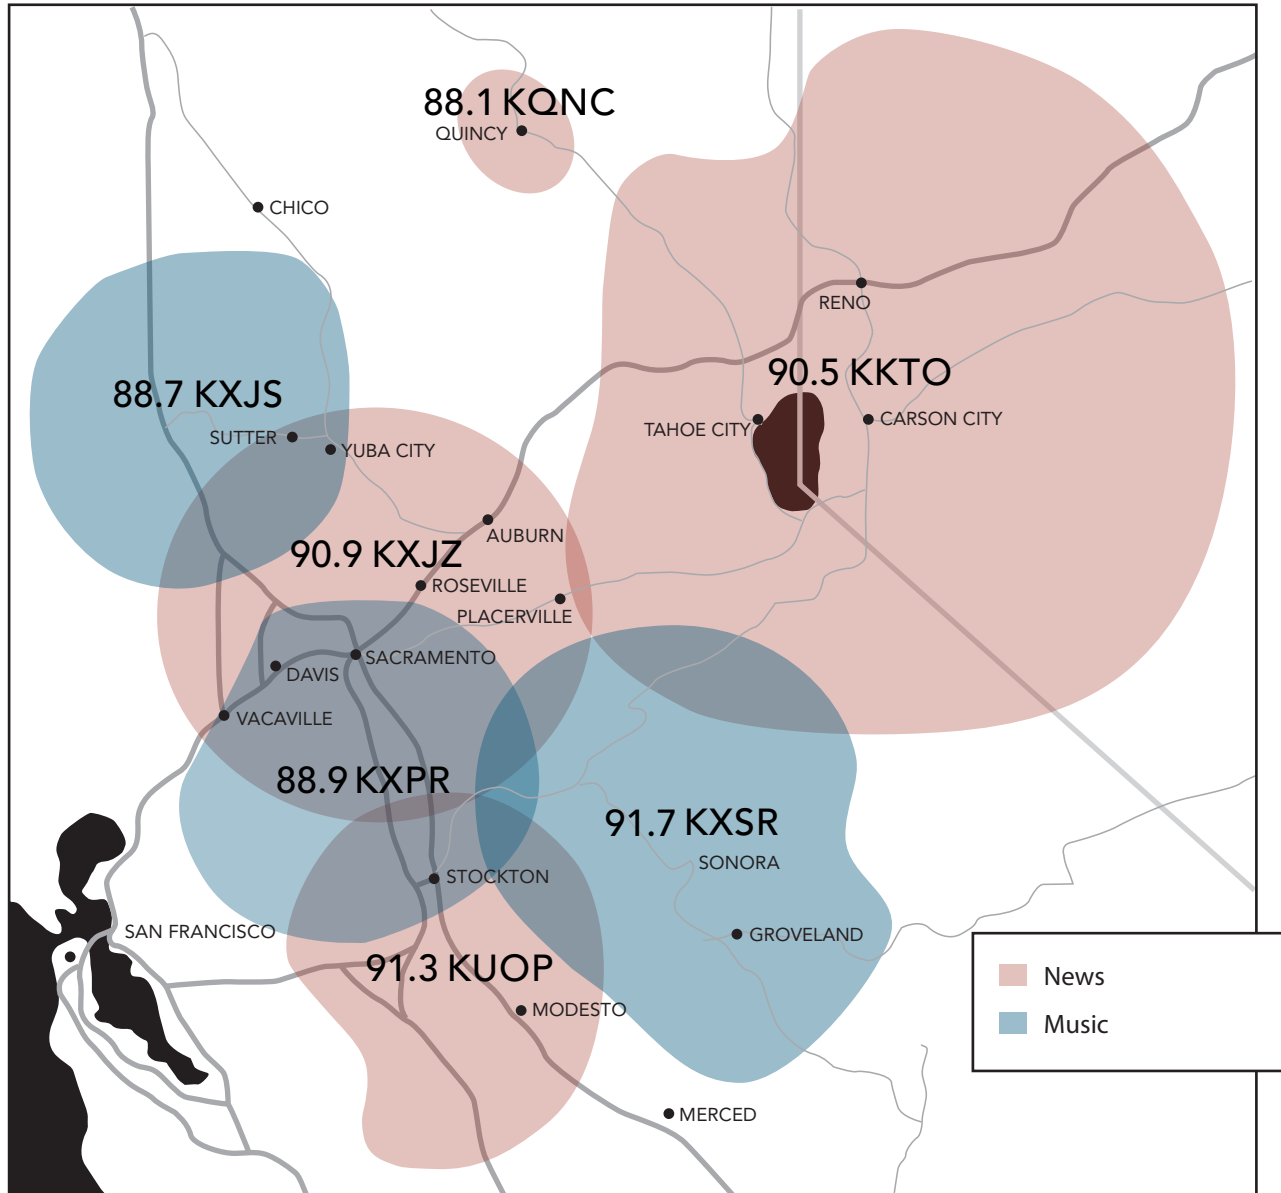

# Capital Public Radio Coverage Map

**capital public radio**

Licensed to SACRAMENTO STATE

## News

- 90.9 FM Sacramento
- 90.5 FM Tahoe/Reno
- 91.3 FM Stockton/Modesto
- 88.1 FM Quincy

## Translators

- 96.7 FM Merced K244-DV
- 90.1 FM South Lake Tahoe K211-EF
- 90.9 FM Truckee K215-DS

## Translators

- 99.5 FM Merced K258-AU
- 99.7 FM Davis K259-AP
- 88.1 FM South Lake Tahoe K201-AJ

updated 2/2015